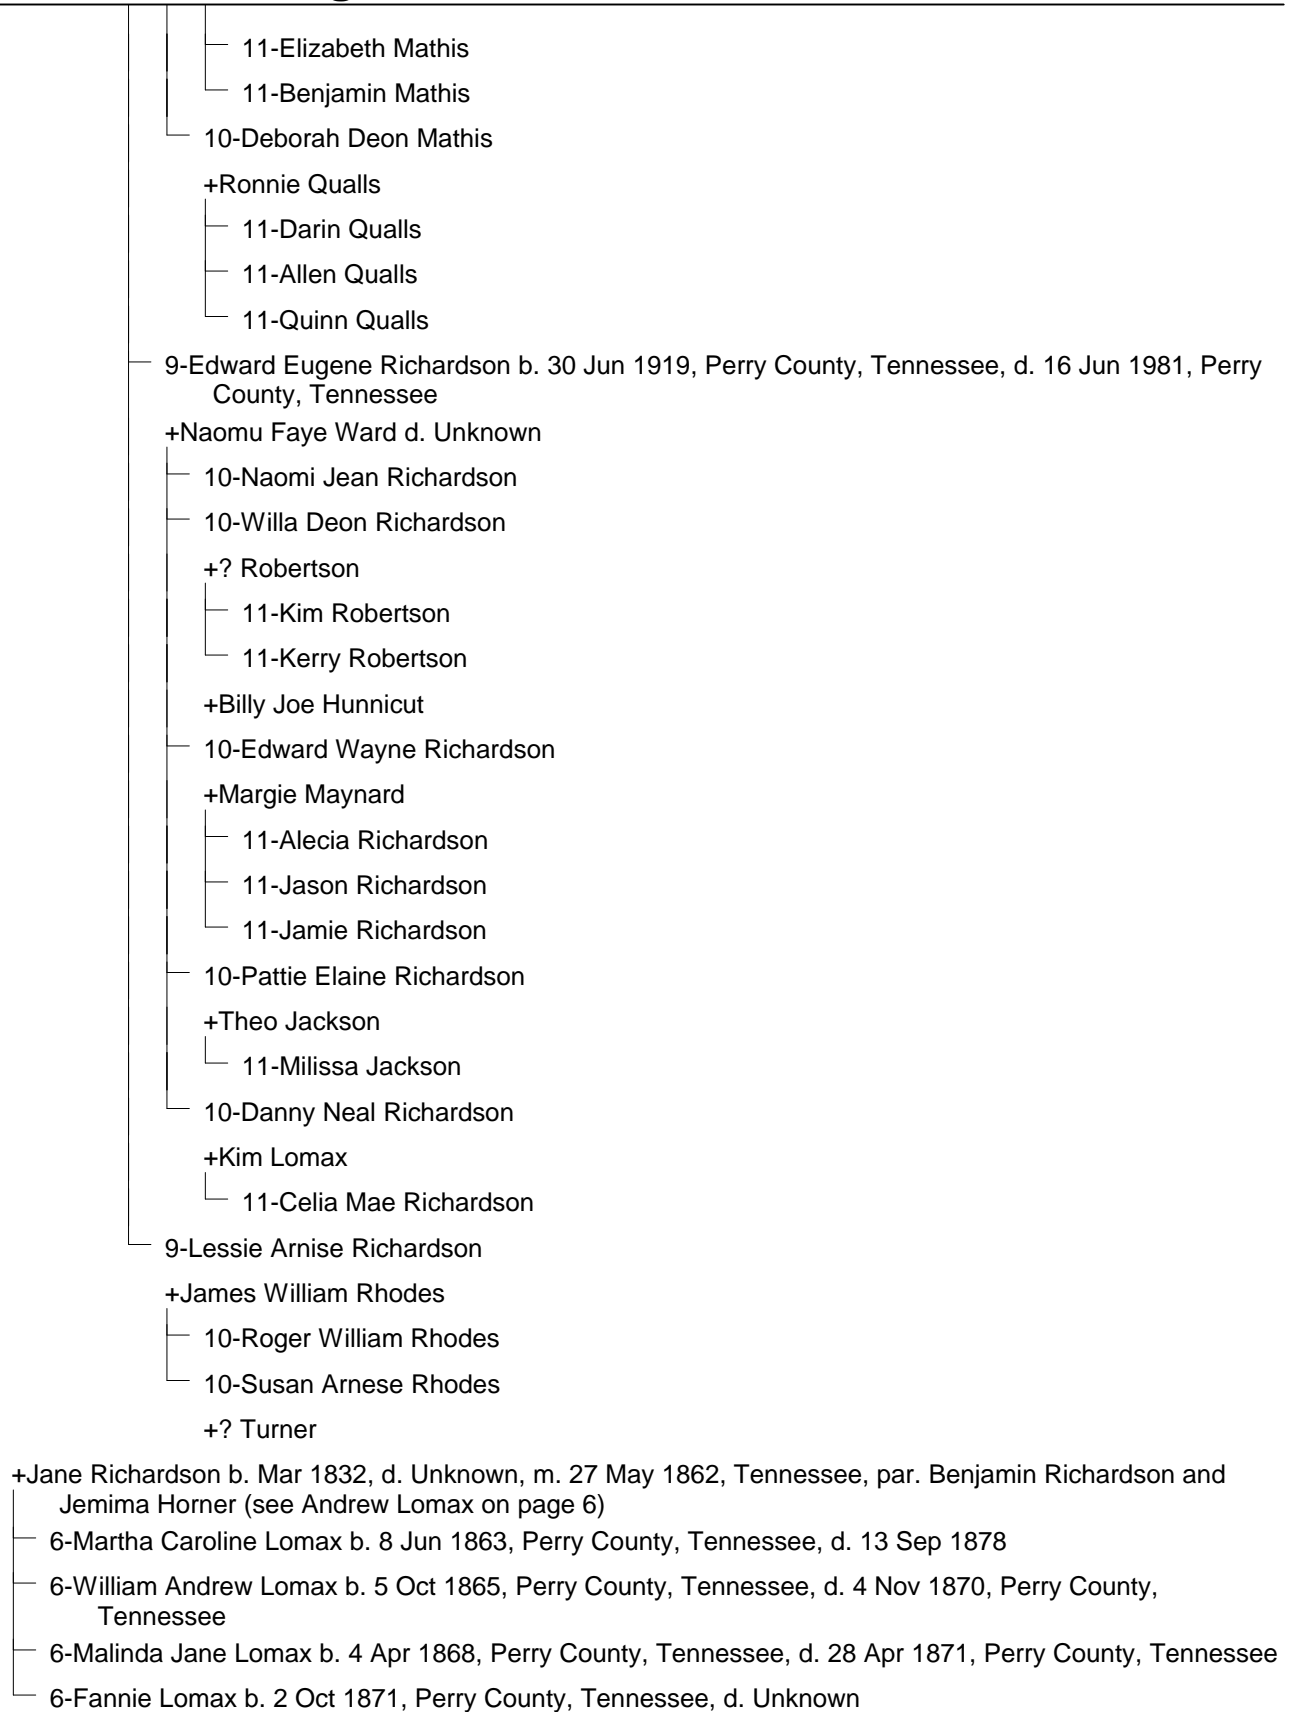

Descendants of George Horner